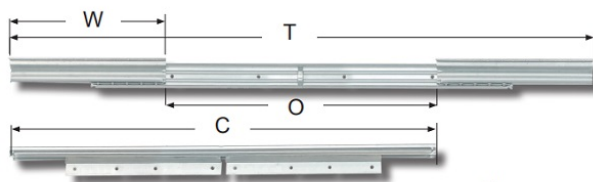

PRODUCT SHEET

Description:

Table Extension 9097-B, Opening 530mm, F/Sliding Top, BZP, Closed Length: 700mm, Wing Size:240mm, Total Length When, Open:1050mm, Load Capacity 45Kg, Profile Height 35mm,, 1,5mm Steel

Item number:

24.05.037-1

| Units | Box | Carton | HS Code | Barcode |
|---------------|-----|--------|------------|--|
| Pair | 1 | 10 | 8302420090 |  |
| 5704866088671 | | | | |

| | | | |
|-------------------|-----------|-----------|-----------|
| Opening (O) | 480 | 530 | 640 |
| Closed Length (C) | 650 | 700 | 800 |
| Total Length (T) | 990 | 1050 | 1250 |
| Wing Size (W) | 246 | 246 | 280 |
| Slide Width (A) | 32 | 32 | 32 |
| Slide Height (B) | 38 | 38 | 38 |
| Wing Width (X) | 21 | 21 | 21 |
| Load Capacity | 45 kg. | 45 kg. | 45 kg. |
| Item No.: | 24.05.024 | 24.05.037 | 24.05.051 |