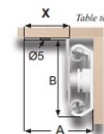

PRODUCT SHEET

Description:

Table Extension 9097-B, Opening 530mm, F/Sliding Top, BZP, Closed Length: 700mm, Wing Size:240mm, Total Length When, Open:1050mm, Load Capacity 45Kg, Profile Height 35mm,, 1,5mm Steel

Item number:

24.05.037-1

| Units | Box | Carton | HS Code | Barcode |
|---------------|-----|--------|------------|--|
| Pair | 1 | 10 | 8302420090 |  |
| 5704866088671 | | | | |

| | | | |
|-------------------|-----------|-----------|-----------|
| Opening (O) | 480 | 530 | 640 |
| Closed Length (C) | 650 | 700 | 800 |
| Total Length (T) | 990 | 1050 | 1250 |
| Wing Size (W) | 246 | 246 | 280 |
| Slide Width (A) | 32 | 32 | 32 |
| Slide Height (B) | 38 | 38 | 38 |
| Wing Width (X) | 21 | 21 | 21 |
| Load Capacity | 45 kg. | 45 kg. | 45 kg. |
| Item No.: | 24.05.024 | 24.05.037 | 24.05.051 |